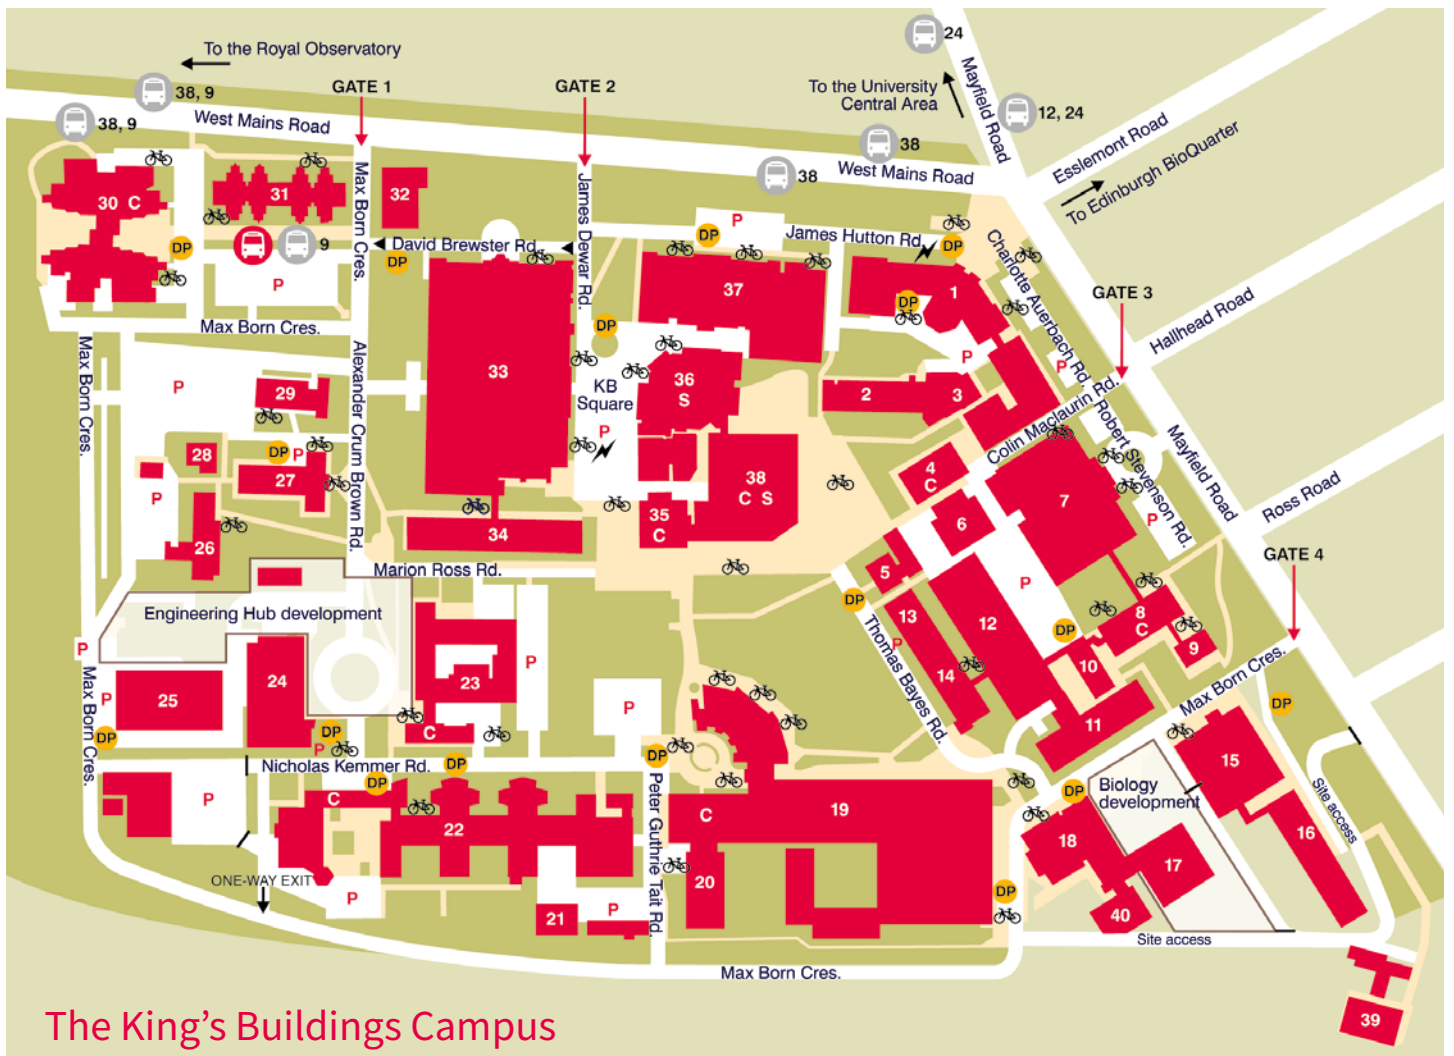

- Edinburgh Bus Station
- Waverley Train Station
- Holyrood Palace
- Scottish Parliament
- Holyrood Campus**
- Old College
- Centre for Sport & Exercise
- Commonwealth Pool

- Pollock Halls accommodation
- University of Edinburgh Playing Fields Peffermill
- The Royal Observatory
- The King's Buildings Campus**
- The Royal Infirmary of Edinburgh
- Edinburgh BioQuarter**

The King's Buildings Campus

- | | | | |
|--|---|---|-----------------------------------|
| 14 Alexander Graham Bell Building | 12 Fleeming Jenkin Building | 40 MEP Building | Bike racks |
| 11 Alrick Building | 25 FloWave Ocean Energy Research Facility | 30 Murchison House | C Cafe |
| 32 Arcadia Nursery | 39 Glasshouse | 38 The Nucleus | DP Disabled permit parking |
| 1 Ashworth Building | 37 Grant Institute | 35 The Noreen and Kenneth Murray Library | Electric car charging point |
| 34 Christina Miller Building | 8 Hudson Beare Building | 22 Peter Wilson Building (SRUC) | Pedestrian area |
| 29 Crew Annex | 9 Hudson Beare Lecture Theatre | 23 Roger Land Building | P Permit parking |
| 27 Crew Building | 19 James Clerk Maxwell Building; Learning and Teaching Cluster | 7 Sanderson Building | Public bus |
| 26 Crew Laboratory | 5 John Muir Building | 24 Scottish Microelectronics Centre | S Shop |
| 15 Daniel Rutherford Building | 2 John Murray Building | 18 Swann Building | Shuttle bus to the Central Area |
| 17 Darwin Building | 33 Joseph Black Building | 31 Student accommodation | Traffic barrier |
| 6 Engineering Structures Lab | 36 KB House: EUSA | 16 Waddington Building | |
| 20 Erskine Williamson Building | 3 March Building | 13 William Rankine Building | |
| 21 Estates Hub | 4 Mary Brück Building | | |
| 10 Faraday Building | | | |
- The timetable for the shuttle bus between the Central Area and the King's Buildings can be viewed at: www.ed.ac.uk/shuttle-bus