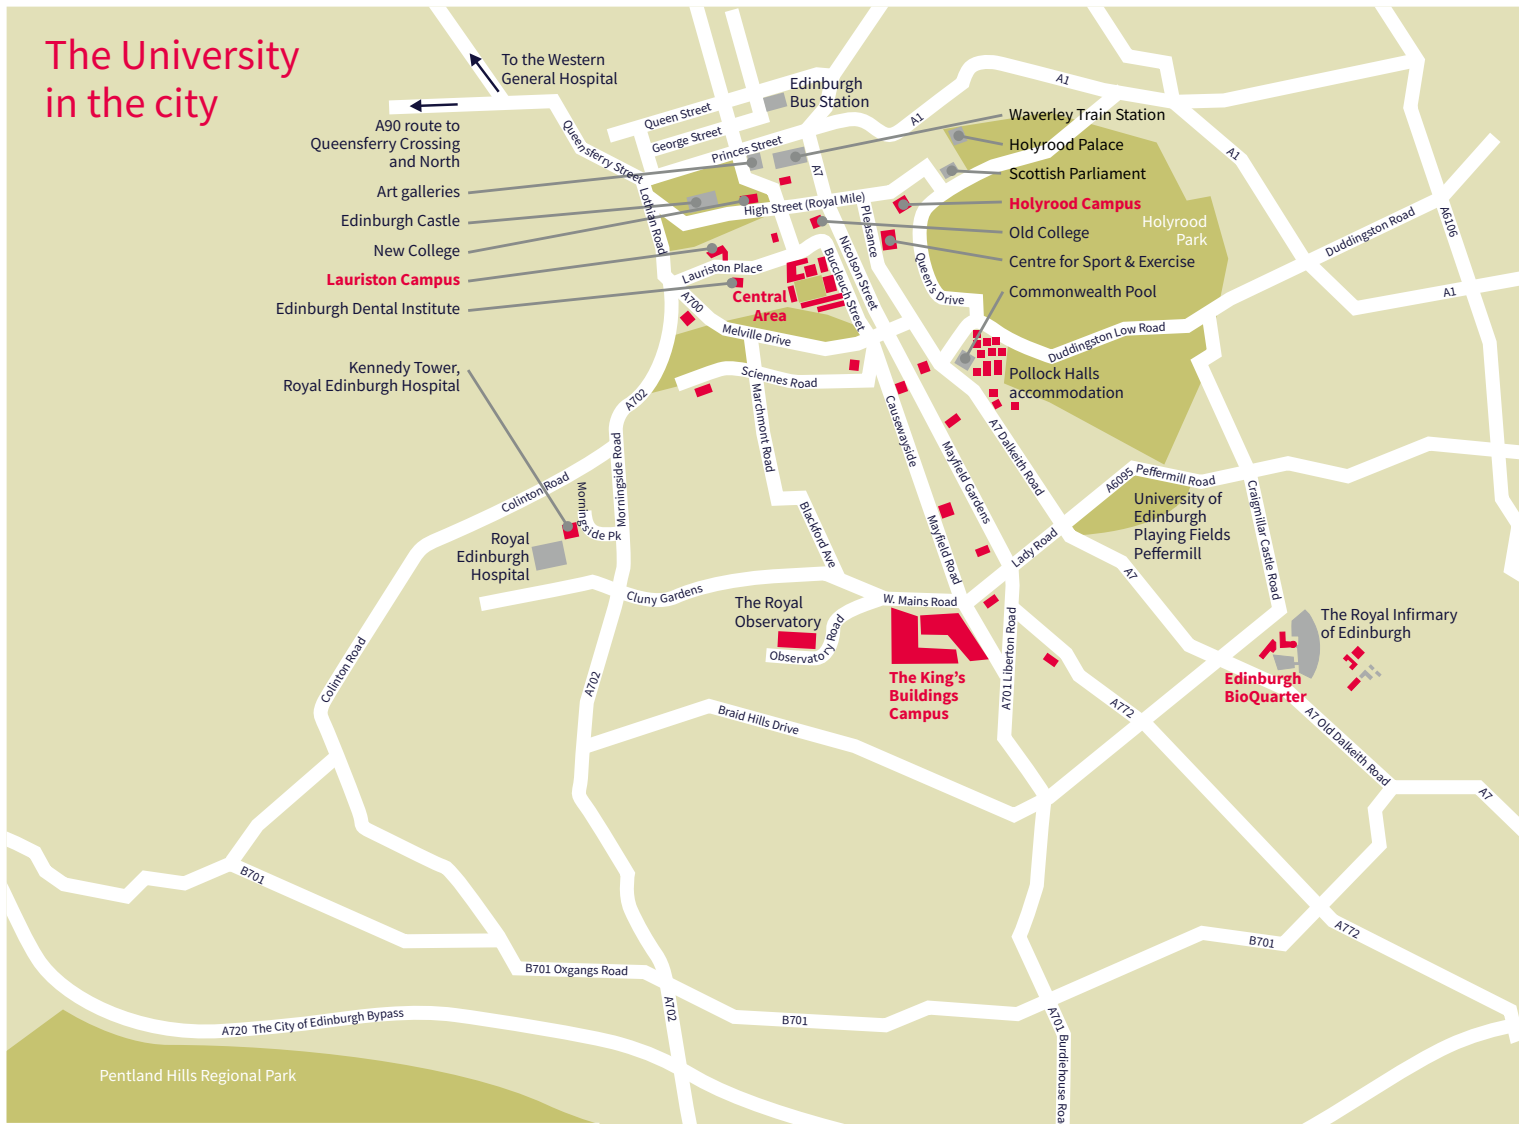

The University in the city

- To the Western General Hospital
- A90 route to Queensferry Crossing and North
- Art galleries
- Edinburgh Castle
- New College
- Lauriston Campus**
- Edinburgh Dental Institute
- Kennedy Tower, Royal Edinburgh Hospital

- Edinburgh Bus Station
- Waverley Train Station
- Holyrood Palace
- Scottish Parliament
- Holyrood Campus**
- Old College
- Centre for Sport & Exercise
- Commonwealth Pool

- Pollock Halls accommodation
- University of Edinburgh Playing Fields Peffermill
- The Royal Observatory
- The King's Buildings Campus**
- The Royal Infirmary of Edinburgh
- Edinburgh BioQuarter**