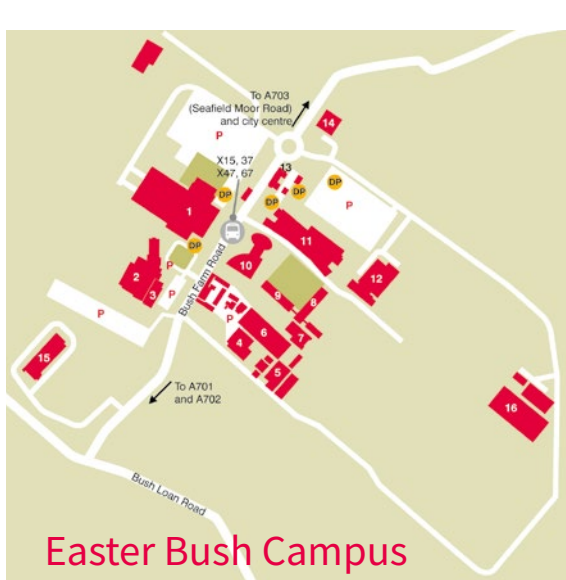

The University in the city

- To the Western General Hospital
- A90 route to Queensferry Crossing and North
- Art galleries
- Edinburgh Castle
- New College
- Lauriston Campus**
- Edinburgh Dental Institute
- Kennedy Tower, Royal Edinburgh Hospital

- Edinburgh Bus Station
- Waverley Train Station
- Holyrood Palace
- Scottish Parliament
- Holyrood Campus**
- Old College
- Centre for Sport & Exercise
- Commonwealth Pool

- Pollock Halls accommodation
- University of Edinburgh Playing Fields Peffermill
- The Royal Observatory
- The King's Buildings Campus**
- The Royal Infirmary of Edinburgh
- Edinburgh BioQuarter**