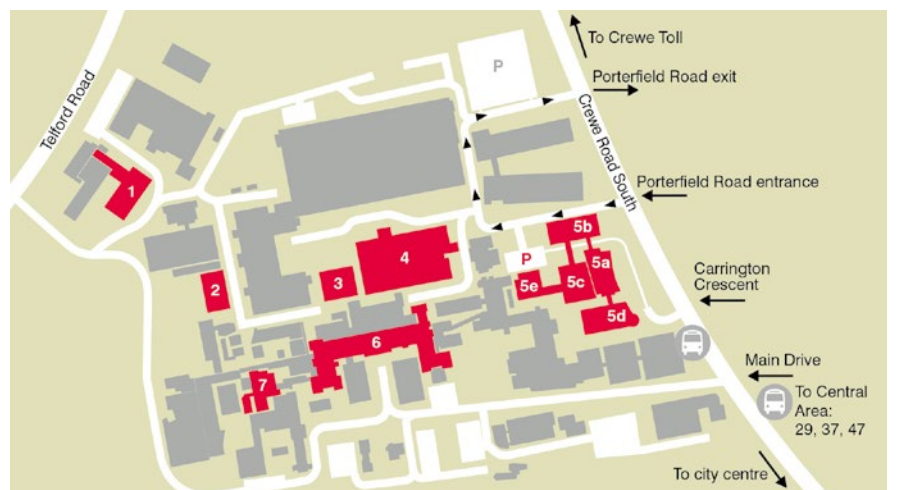

The King's Buildings Campus

14 Alexander Graham Bell Building	12 Fleeming Jenkin Building	40 MEP Building	Bike racks
11 Alrick Building	25 FloWave Ocean Energy Research Facility	30 Murchison House	C Cafe
32 Arcadia Nursery	39 Glasshouse	38 The Nucleus	DP Disabled permit parking
1 Ashworth Building	37 Grant Institute	35 The Noreen and Kenneth Murray Library	Electric car charging point
34 Christina Miller Building	8 Hudson Beare Building	22 Peter Wilson Building (SRUC)	Pedestrian area
29 Crew Annex	9 Hudson Beare Lecture Theatre	23 Roger Land Building	P Permit parking
27 Crew Building	19 James Clerk Maxwell Building; Learning and Teaching Cluster	7 Sanderson Building	Public bus
26 Crew Laboratory	5 John Muir Building	24 Scottish Microelectronics Centre	S Shop
15 Daniel Rutherford Building	2 John Murray Building	18 Swann Building	Shuttle bus to the Central Area
17 Darwin Building	33 Joseph Black Building	31 Student accommodation	Traffic barrier
6 Engineering Structures Lab	36 KB House: EUSA	16 Waddington Building	
20 Erskine Williamson Building	3 March Building	13 William Rankine Building	
21 Estates Hub	4 Mary Brück Building		
10 Faraday Building			

2. The timetable for the shuttle bus between the Central Area and the King's Buildings can be viewed at: www.ed.ac.uk/shuttle-bus

Western General Hospital