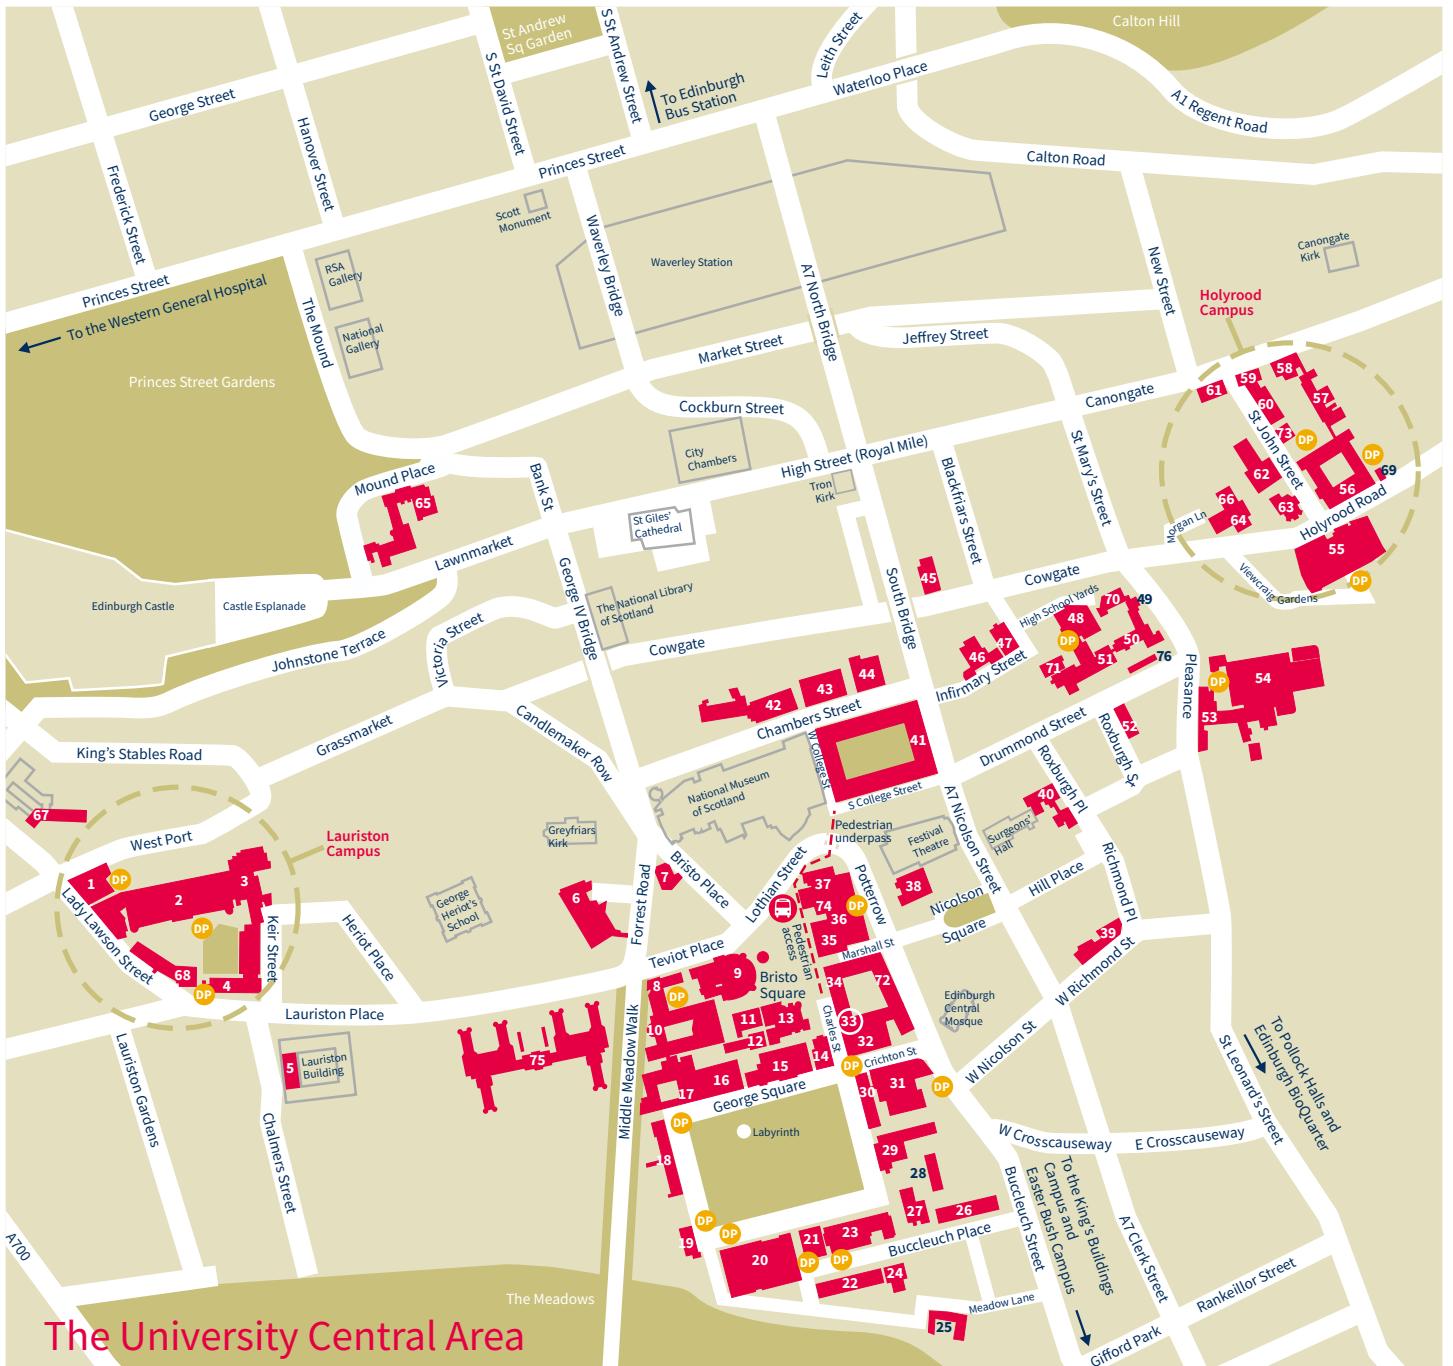

The University Central Area

44 Adam House	48 ECCI	70 High School Yards Teaching Centre	41 Old College and Talbot Rice Gallery	45 St Cecilia's Hall
38 Alison House	5 Edinburgh Dental Institute	25 Hope Park Square	51 Old Infirmary Building (1 Drummond Street)	59 St John's Land
31 Appleton Tower	75 Edinburgh Futures Institute	16 Hugh Robson Building	63 Old Kirk	55 St Leonard's Land
67 Argyle House	1 Evolution House	4 Hunter Building	8 Old Medical School	13 Teviot Row House Student Union
72 Bayes Centre	6 5 Forrest Hill	46 9 Infirmary Street	58 Old Moray House	57 Thomson's Land
7 Bedlam Theatre	14 1 George Square	47 13 Infirmary Street	73 Old Nursery School	23 University of Edinburgh Business School
71 The Boilerhouse	15 7 George Square	32 Informatics Forum	50 Old Surgeons' Hall	36 University Pharmacy
24 14–16 Buccleuch Place	18 16–22 George Square	66 Institute for Academic Development	64 Outreach Centre	33 University Visitor Centre: information, exhibition and shop
22 17–25 Buccleuch Place	19 27–29 George Square	68 Lauriston Fire Station	56 Paterson's Land	12 Wilkie Building
26 30–34 Buccleuch Place	27 40 George Square	40 Lister Learning and Teaching Centre	53 Pleasance	10 William Robertson Wing
54 Centre for Sport and Exercise	28 40 George Square Lecture Theatres	20 Main Library; Careers Service	37 The Potterrow Student Centre: Edinburgh University Students' Association; Chaplaincy Centre	DP Disabled permit parking
43 Charles Stewart House	29 50 George Square	39 MacKenzie House (34 West Richmond Street)	11 Reid Concert Hall	Bus Shuttle bus to the King's Buildings
62 Charteris Land	30 55–60 George Square	9 McEwan Hall	74 Richard Verney Health Centre	
49 Chisholm House	21 Gordon Aikman Lecture Theatre	42 Minto House	52 1–7 Roxburgh Street	
17 Chrystal Macmillan Building	35 Health and Wellbeing Centre: Student Counselling Service; Student Disability and Learning Support Service	69 Moray House Lodge	61 Simon Laurie House	
60 Dalhousie Land		3 N-E Studio Building		
76 Drummond Street Annex		65 New College		
34 Dugald Stewart Building				
2 ECA Main Building				

2. The timetable for the shuttle bus between the Central Area and the King's Buildings can be viewed at: www.ed.ac.uk/shuttle-bus