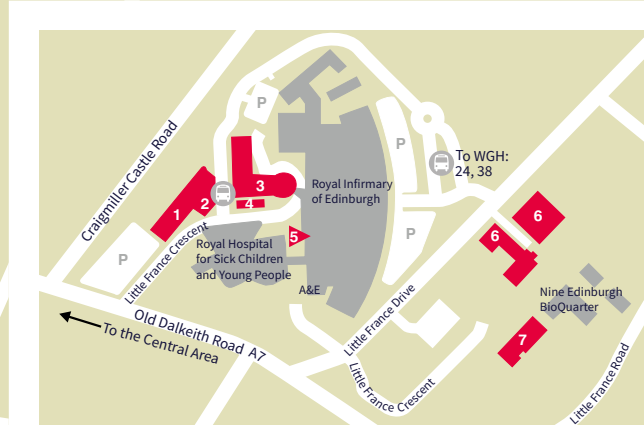

The University in the city

- To the Western General Hospital
- A90 route to Queensferry Crossing and North
- Art galleries
- Edinburgh Castle
- New College
- Lauriston Campus**
- Edinburgh Dental Institute
- Kennedy Tower, Royal Edinburgh Hospital

- Edinburgh Bus Station
- Waverley Train Station
- Holyrood Palace
- Scottish Parliament
- Holyrood Campus**
- Old College
- Centre for Sport & Exercise
- Commonwealth Pool

- Pollock Halls accommodation
- University of Edinburgh Playing Fields Peffermill
- The Royal Observatory
- The King's Buildings Campus**
- The Royal Infirmary of Edinburgh
- Edinburgh BioQuarter**

Edinburgh BioQuarter

- 4** Anne Rowling Regenerative Neurology Clinic
- 3** Chancellor's Building
- 1** Edinburgh Imaging Facility QMRI
- 5** Edinburgh Imaging Facility RIE (entrance)
- 6** Institute for Regeneration and Repair
- 2** Queen's Medical Research Institute
- 7** Usher Institute
- Public bus** Public bus
- P** Public parking